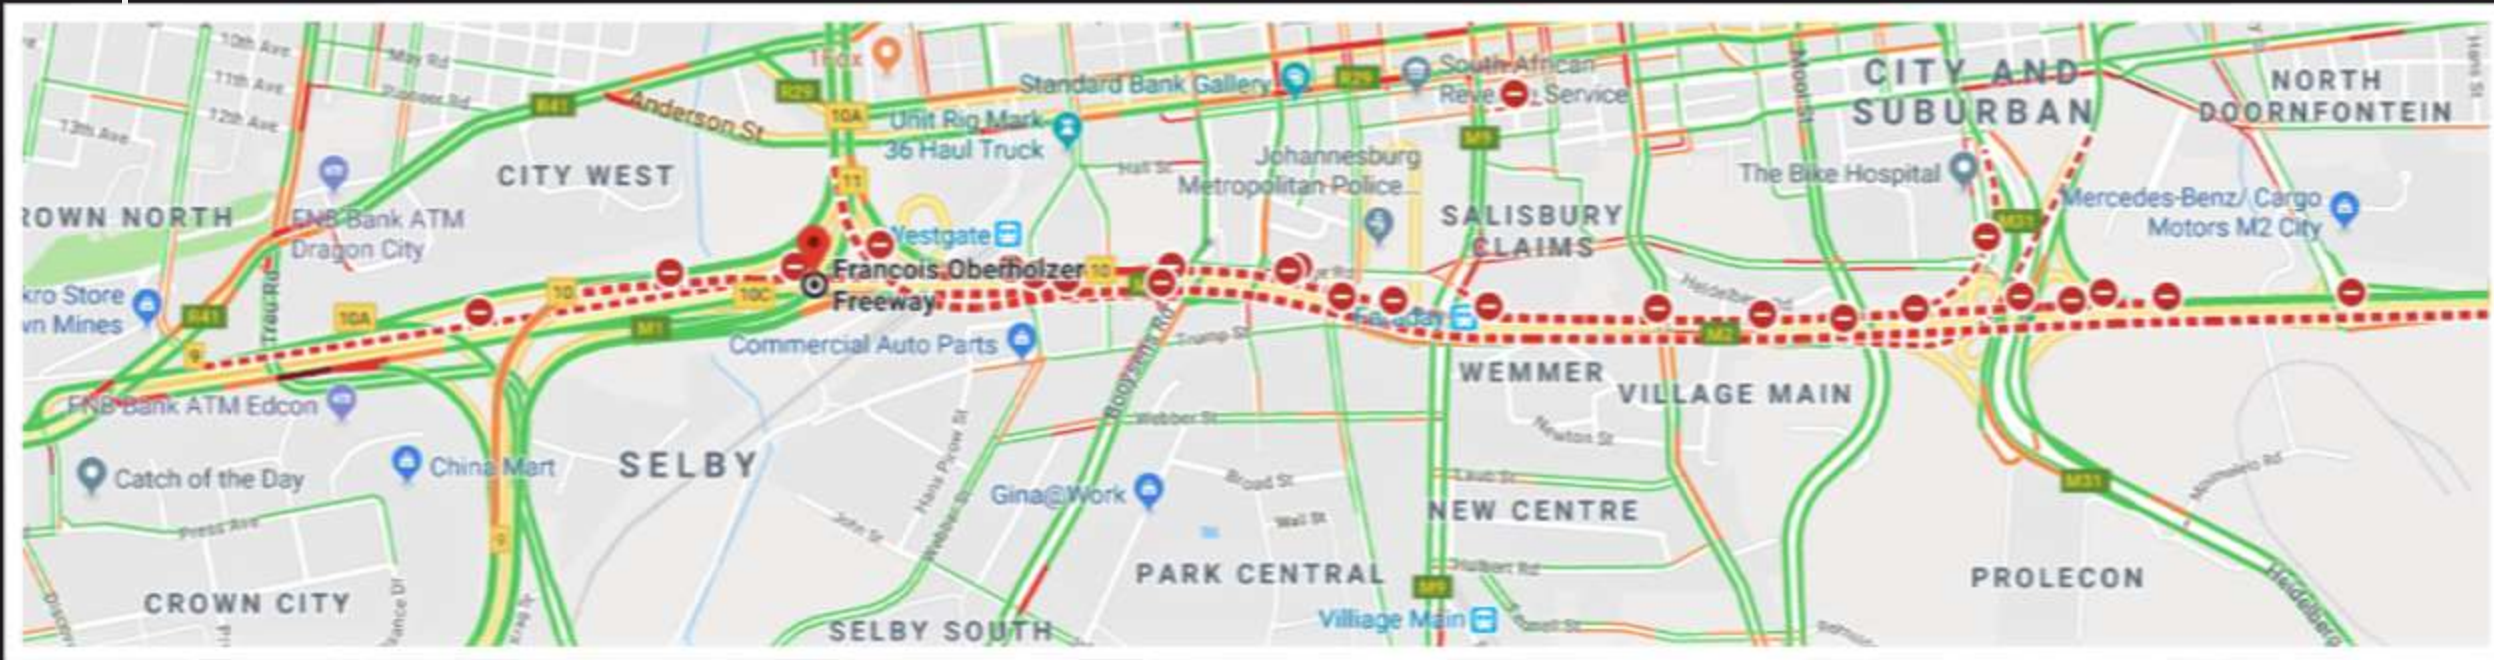

M2 Closure – Both East & Westbound

28 February 2019 - October 2019

Closed from Crown Interchange to Maritzburg Street.